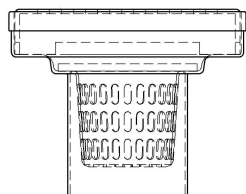

100

100

Top View

78

100

Front View

78

100

Side View

100

100

Bottom View

Category: Drain

Product: Square Vertical Squaredots Polished

Series: Aquaflow Square

Code: NVDES3221

Size: 100 x 100 x 78 mm

NOVA
—ESPACIOS & DISEÑO—