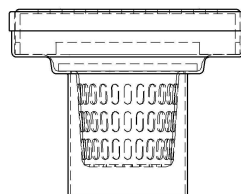

100

100

Top View

78

100

Front View

78

100

Side View

100

100

Bottom View

Category: Drain

Product: Square Vertical Squaredots Polished

Series: Aquaflow Square

Code: NVDES3221

Size: 100 x 100 x 78 mm

NOVA
—ESPACIOS & DISEÑO—